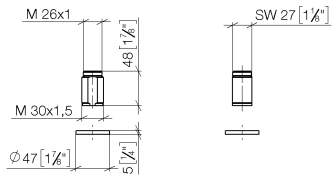

Extension set -

12 720 970 90

- for clamping depths > 45 mm to max. 85 mm

For combination with rinsing spray set 27731970,
27721970, 27723970, 27722970, 27731809,
27718809 only.

Extension set -

12 720 970 90

mm [inches]

Spare parts list

| No. | Item Number | Name | Quantity used | Delivery time |
|-----|-----------------|------|---------------|---------------|
| 1 | 09 28 10 043 90 | ring | 1 | 60 |